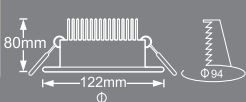

LED/DL129087A
D/W

LED/DLB-3W
3K/6K

LED/DLB-5W
3K/6K

LED/DLB-7W
3K/6K

LED/DLB-9W
3K/6K

CEL-6001
DAYLIGHT
WARM WHITE