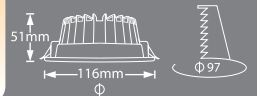

DOWNLIGHT

LED

www.micronthai.com

LED/DL-COB2.5/3
WD/WW

LED/DL-COB3/5
WD/WW

LED/DL-COB3.5/7
WD/WW

LED/DL-COB4/10
WD/WW

LED/DL-COB5/15
WD/WW